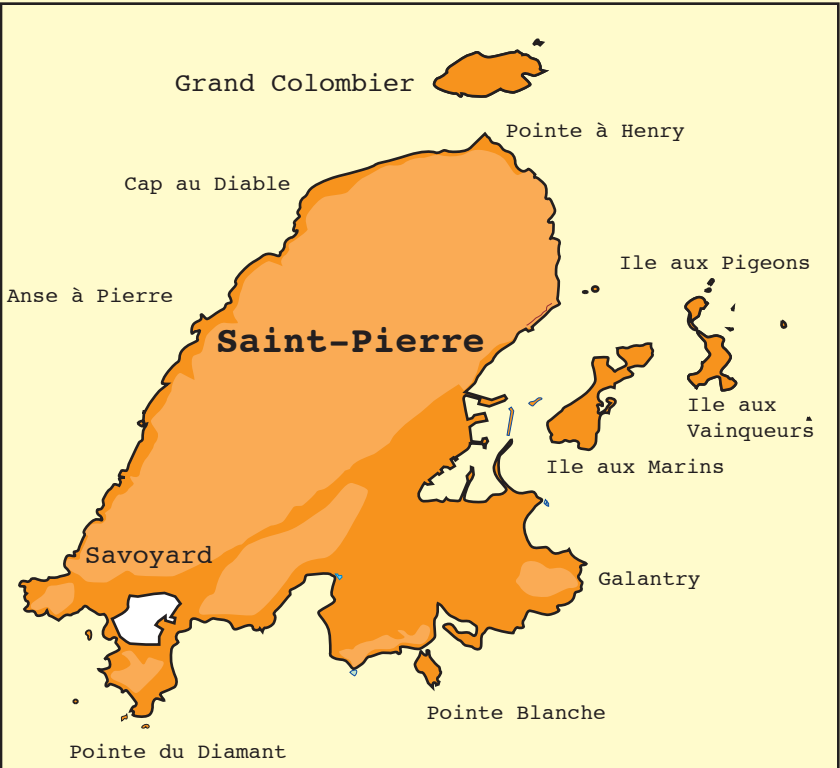

Legend

Places to visit

- | | |
|------------------------|--------------------------|
| 1 The Church | 5 Abandoned Lighthouse |
| 2 Archipelitude Museum | 6 Island Fort |
| 3 Town Hall | 7 Transpacific Shipwreck |
| 4 Jézéquel House | 8 Cemetary |